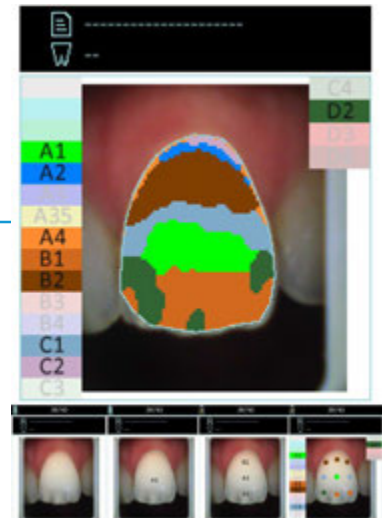

**Spectrophotometer:** measuring range 400-700 nm  
**Screen:** Oled touch screen 1.5"  
**Resolution:** 128 x 128 RGB  
**CMOS sensor:** 648 x 648 px  
**Battery:** Lithium-Ion  
**Weight of the handpiece:** 169 g  
**Weight of the dock:** 124 g  
**Processor:** IMX8 Quad cores 1 Ghz  
**Output:** Wifi 802.11  
**Supply:** 5V 2Ah / USB A to Type C

## SOFTWARE

- Analysis and archiving of acquisitions obtained with the Cobra
- Easily centralize and manage your patients' aesthetic data.
- Visualization of aesthetic data under different shade mappings.
- Analysis of CIE L\*a\*b\* / L\*C\*h values.
- Make comparisons and generate bleaching reports.
- Free Vision software for the dental practice and laboratory.