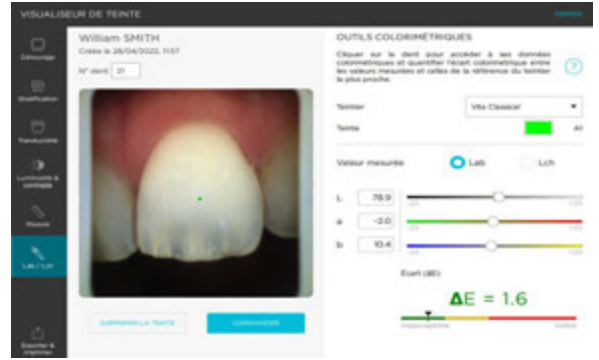

Your Practice Deserves To Purchase The Right Tools for Your Digital Dentistry Needs! Let Our Team of Experts Help You Make the Best Choice.

FEATURES:

- Integration of a 5GHz wifi chip instead of a 2.4 GHz chip
- New, smaller dongle
- New charging system with magnetic connectors (charging time halved compared to the induction system; about 3 hours for a full charge)
- New USB C adapter and cable. (Charging now possible from the computer's USB port!)

Spectrophotometer: measuring range 400-700 nm
Screen: Oled touch screen 1.5"
Resolution: 128 x 128 RGB
CMOS sensor: 648 x 648 px
Battery: Lithium-Ion
Weight of the handpiece: 169 g
Weight of the dock: 124 g
Processor: IMX8 Quad cores 1 Ghz
Output: Wifi 802.11
Supply: 5V 2Ah / USB A to Type C

SOFTWARE

- Analysis and archiving of acquisitions obtained with the Cobra
- Easily centralize and manage your patients' aesthetic data.
- Visualization of aesthetic data under different shade mappings.
- Analysis of CIE L*a*b* / L*C*h values.
- Make comparisons and generate bleaching reports.
- Free Vision software for the dental practice and laboratory.